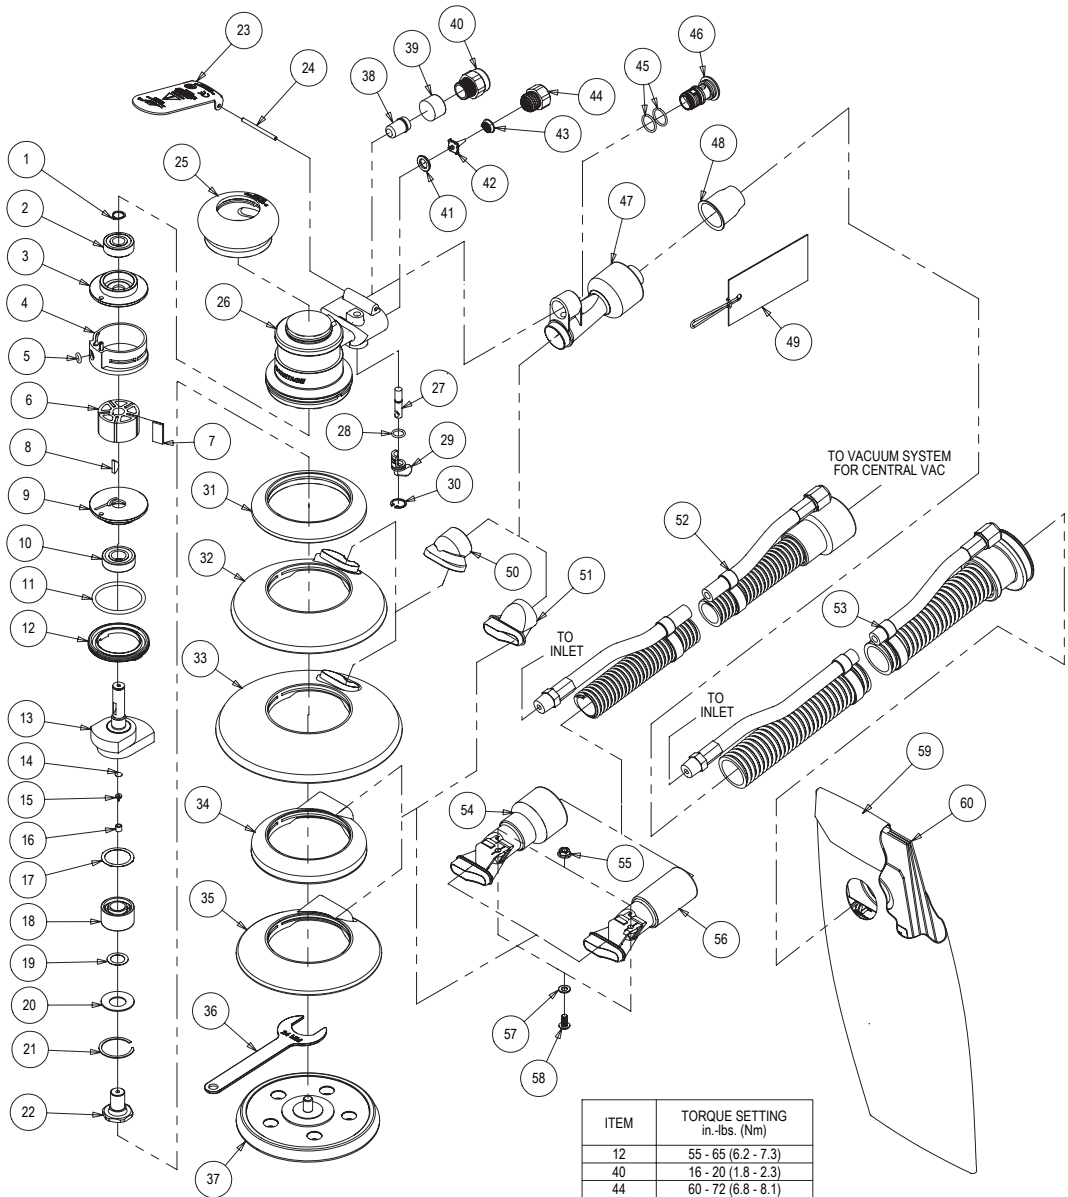

Parts Page

ITEM	TORQUE SETTING in.-lbs. (Nm)
12	55 - 65 (6.2 - 7.3)
40	16 - 20 (1.8 - 2.3)
44	60 - 72 (6.8 - 8.1)
46	36 - 48 (4.1 - 5.2)
58	30 - 35 (3.4 - 3.9)

Parts List

Item No.	Part No.	Description	Qty.
1	AVA0040	RETAINING RING	1
2	AVA0021	BEARING	1
3	AVA0065	REAR END PLATE	1
4	AVA0067	CYLINDER ASSEMBLY	1
5	AVA0042	O-RING	1
6	AVB0005	ROTOR	1
7	AVA0010	VANE	5
8	AVA0041	WOODRUFF KEY	1
9	AVA0064	FRONT ENDPLATE	1
10	AVA0019	BEARING	1
11	AVA0045	O-RING	1
12	AVA0001	LOCK RING	1
13	AVB0074	5 x 3/32 in. ORBIT SHAFT BALANCER	1
	AVB0072	5 x 3/16 in. ORBIT SHAFT BALANCER	1
	AVB0075	6 x 3/32 in. ORBIT SHAFT BALANCER	1
	AVB0073	6 x 3/16 in. ORBIT SHAFT BALANCER	1
14	AVA0122	FILTER	1
15	AVA0121	DUCKBILL CHECK VALVE	1
16	AVA0120	VALVE RETAINER	1
17	AVA0937	SHIM	1
18	AVA0938	DOUBLE ROW BEARING	1
19	AVA0016	SPACER	1
20	AVA0017	BELLEVILLE WASHER	1
21	AVA0018	RETAINING RING	1
22	AVB0018	SPINDLE	1
23	AVA0070	LEVER FOR 3/16 in ORBIT 12,000 RPM ROS	1
	AVA0332	LEVER FOR 3/32 in ORBIT 12,000 RPM ROS	1
24	AVA0031	LEVER SPRING PIN	1
25	AVB0007	2 1/2 in. (65 mm)GRIP	Optional
	AVB0008	2 3/4 in. (69 mm)GRIP	1
	AVB0009	3 in. (75 mm)GRIP	Optional
26	AVA0106	MACHINED HOUSING	1
27	AVA0008	VALVE STEM ASSEMBLY	1
28	AVA0043	O-RING	1
29	AVB0014	SPEED CONTROL	1
30	AVA0039	INTERNAL RETAINING RING	1
31	AVB0012	5/6 in. NON-VACUUM SHROUD	1
32	AVC0104	5 in LP SuperVAC SKIRT	Optional
	AVC0106	5 in TE SuperVAC SKIRT	Optional
33	AVC0105	6 in LP SuperVAC SKIRT	Optional
	AVC0107	6 in TE SuperVAC SKIRT	Optional
34	AVC0012	5/6 in. SuperVAC™ SHROUD	1
35	AVC0073	Ø 6 in. SCREEN ABRASIVE ROS SuperVAC SHROUD	1
36	AVA0022	24 mm PAD WRENCH	1
37	N/A	SEE "AirVANTAGE™ BACKUP PADS" ON PAGE 5 (type/size determined by model)	1
38	AVA0062	INTERNAL MUFFLER	1
39	AVA0068	MUFFLER INSERT	1
40	AVA0166	MUFFLER HOUSING	1
41	AVA0009	VALVE SEAT	1
42	AVA0007	VALVE	1
43	AVA0014	VALVE SPRING	1
44	AVA0013	INLET BUSHING ASSEMBLY	1
45	AVA0044	O-RING	2
46	AVA0006	SGV RETAINER	1
47	AVA0410	ASSEMBLY FOR 1 in./28 mm HOSE SuperVAC SGV SWIVEL EXHAUST FITTING	1
48	AVA0778	1 in./28 mm HOSE SEAL	1
49	AVA0933	1 in./28 mm HOSE SEAL TAG W/INSTRUCTION	1
50	AVB0122	SuperVAC CV/SGV SKIRT ADAPTER	1
51	AVC0108	SuperVAC SGV SKIRT/SHROUD ADAPTER	1
52	AVA0300	Ø 3/4 in. VAC HOSE TO Ø 3/4 in. x 1 in./28 mm ADAPTER COUPLING AND AIRLINE ASSEMBLY	Optional
	AVA0392	AIRLINE WITH Ø 1 in. VAC HOSE TO Ø 1 in./28 mm x 1 1/2 in. FRICTION FIT ADAPTER ASSEMBLY	Optional
53	AVA0412	Ø 1 in. VAC HOSE TO DOUBLE BAG FITTING AND AIRLINE ASSEMBLY	1
54	AVA0099	ROS SuperVAC™ CV 1 in./28 mm SWIVEL EXHAUST ASSEMBLY	1
55	AVA0048	FLANGED NUT	1
56	AVA0205	ROS SuperVAC CV 3/4 in. SWIVEL EXHAUST ASSEMBLY	Optional
57	AVA0047	WASHER	1
58	AVA0769	SCREW	1
59	AVA0468	CLOTH VACUUM COLLECTION BAG	1
60	AVA0470	VACUUM BAG INSERT	1