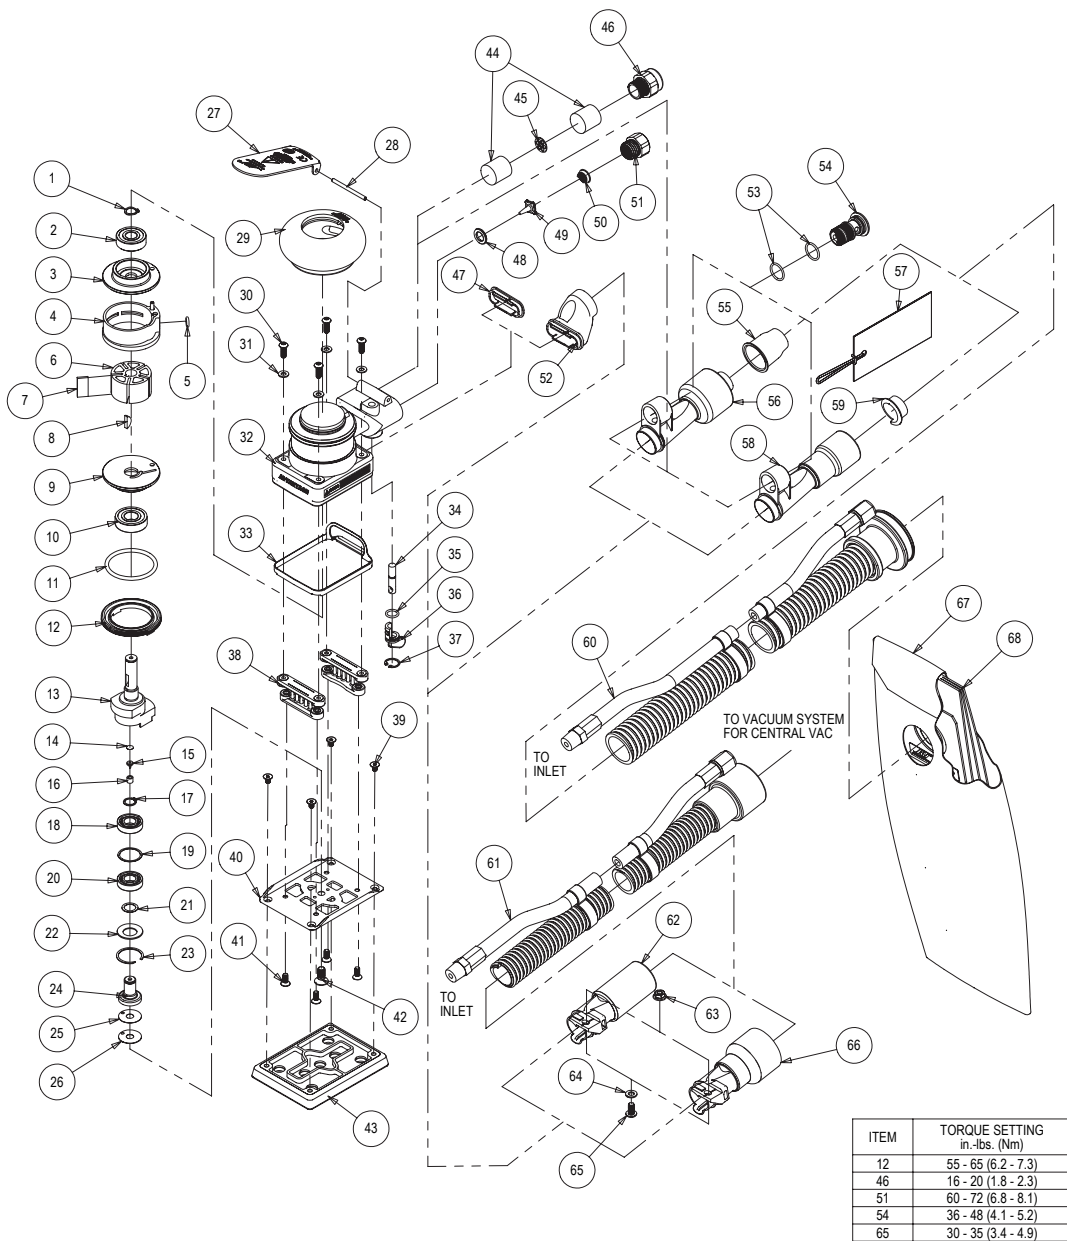

Parts Page

Parts List

Item	Part No.	Description	Qty.
1	AVA0040	RETAINING RING	1
2	AVA0021	BEARING	1
3	AVA0065	REAR ENDPLATE	1
4	AVA0067	CYLINDER ASSEMBLY	1
5	AVA0042	O-RING	1
6	AVB0005	ROTOR	1
7	AVA0010	VANE	5
8	AVA0041	KEY	1
9	AVA0064	FRONT ENDPLATE	1
10	AVA0019	BEARING	1
11	AVA0045	O-RING	1
12	AVA0001	LOCK RING	1
13	AVB0102	SHAFT BALANCER	1
14	AVA0122	FILTER	1
15	AVA0121	VALVE	1
16	AVA0120	RETAINER	1
17	AVA0107	RETAINING RING	1
18	AVA0162	BEARING	1
19	AVA0196	SHIM	1
20	AVA0161	BEARING	1
21	AVA0108	SHIM	1
22	AVA0126	WASHER	1
23	AVA0177	RETAINING RING	1
24	AVA0163	SPINDLE ASSEMBLY	1
25	AVA0079	SPACER	Optional
26	AVA0080	SPACER	1
27	AVA0175	LEVER	1
28	AVA0031	SPRING PIN	1
29	AVB0007	2 1/4 in. (65 mm) GRIP	Optional
	AVB0008	2 3/4 in. (69 mm) GRIP	1
	AVB0009	3 in. (75 mm) GRIP	Optional
30	AVA0768	SCREW	4
31	AVA0076	WASHER	4
32	AVA0198	HOUSING	1
33	AVC0162	SHROUD SEAL	1
34	AVA0008	VALVE STEM ASSEMBLY	1
35	AVA0043	O-RING	1
36	AVB0014	SPEED CONTROL	1
37	AVA0039	RETAINING RING	1
38	AVC0018	MINI PAD SUPPORT ASSEMBLY	2
39	AVA0766	SCREW	4
40	AVB0101	PAD BACKING	1
41	AVA0767	SCREW	4
42	AVA0078	SCREW	1
43	NA	SEE "AirVANTAGE™ BACKUP PADS" ON PAGE 5 (type/size determined by model)	1
44	AVA0032	MUFFLER	2
45	AVA0038	PLATE	1
46	AVA0166	MUFFLER HOUSING	1
47	AVB0069	SNAP-IN VACUUM COVER PLATE	1
48	AVA0009	SEAT	1
49	AVA0007	VALVE	1
50	AVA0014	VALVE SPRING	1
51	AVA0013	INLET BUSHING	1
52	AVC0017	SNAP-IN EXHAUST ADAPTER (Standard on vacuum models)	1
53	AVA0044	O-RING	2
54	AVA0722	SGV RETAINER	1
55	AVA0778	1 in. (28 mm) HOSE SEAL	1
56	AVA0410	Ø 1 in. (28 mm) HOSE SuperVAC™ SGV SWIVEL EXHAUST ASSEMBLY	1
57	AVA0933	1 in. (28 mm) HOSE SEAL TAG WITH INSTRUCTION	1
	AVA0857	3/4 in. (19 mm) HOSE SEAL TAG WITH INSTRUCTION	1
	AVA0409	Ø 3/4 in. (19 mm) HOSE SuperVAC™ SGV SWIVEL EXHAUST ASSEMBLY	Optional
58	AVA0409	Ø 3/4 in. (19 mm) HOSE SuperVAC™ SGV SWIVEL EXHAUST ASSEMBLY	Optional
59	AVA0854	3/4 in. (28 mm) HOSE SEAL	1
60	AVA0412	Ø 1 in. (28 mm) VACUUM HOSE TO Ø 1 in. (28 mm) DOUBLE BAG FITTING AND AIRLINE ASSEMBLY	1
	AVA0411	Ø 3/4 in. (19 mm) VACUUM HOSE TO Ø 3/4 in. (19 mm) DOUBLE BAG FITTING AND AIRLINE ASSEMBLY	Optional
61	AVA0300	Ø 3/4 in. (19 mm) HOSE TO Ø 3/4 in. (19 mm) x Ø 1 in. (28 mm) HOSE ADAPTER COUPLING AND AIRLINE ASSEMBLY	Optional
62	AVA0298	Ø 3/4 in. (19 mm) SuperVAC™ CV SWIVEL EXHAUST ASSEMBLY	Optional
63	AVA0048	NUT	1
64	AVA0047	WASHER	1
65	AVA0769	SCREW	1
66	AVA0092	Ø 1 in. (28 mm) SuperVAC™ CV SWIVEL EXHAUST ASSEMBLY	1
67	AVA0468	CLOTH VACUUM COLLECTION BAG	1
68	AVA0470	VACUUM BAG INSERT	1